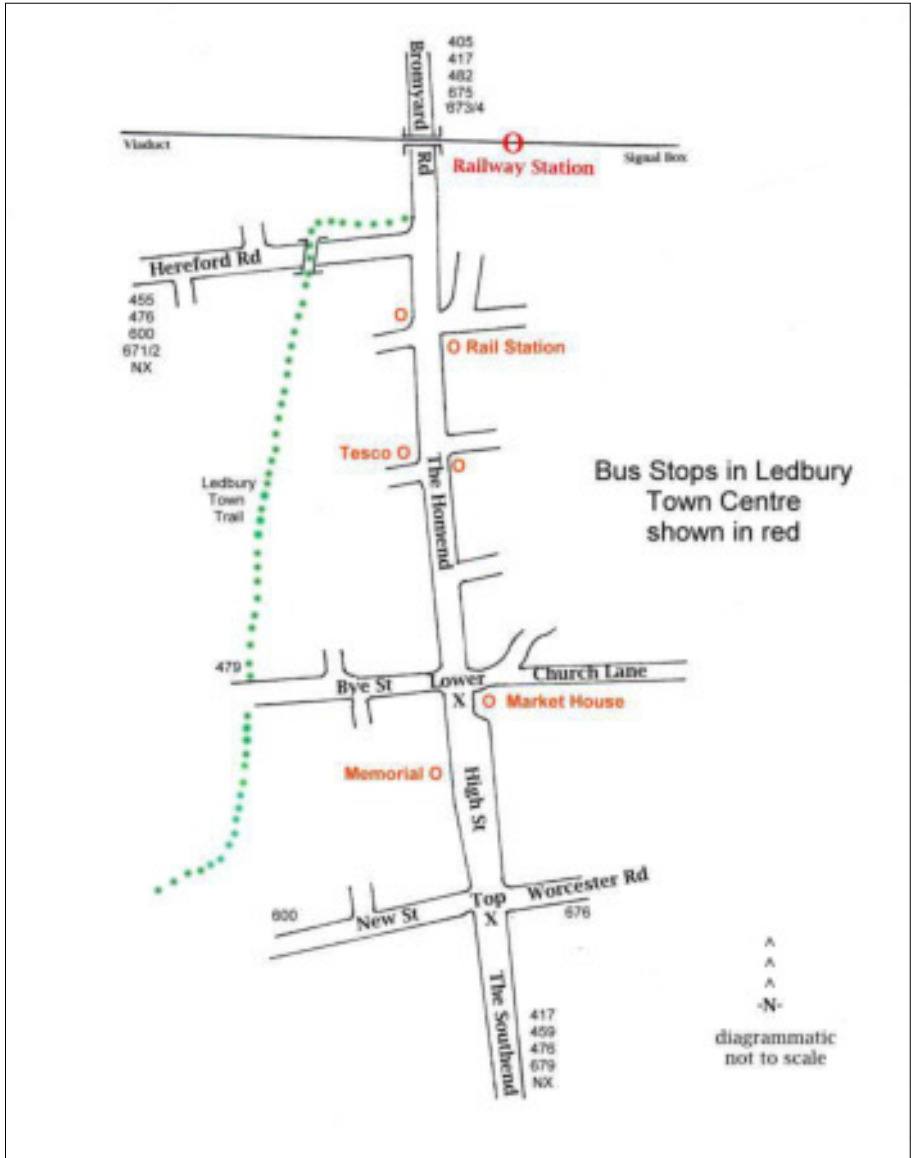

Timetables	Page
405 Ledbury - Cradley - Hereford	4
417 Ledbury - Cradley - Worcester	5/6
455 Fownhope-Ledbury	7
459 Ledbury-Ross-on-Wye	7
476 Ledbury - Tarrington - Hereford	8/9/10
479 Much Marcle-Ledbury	11
482 Ledbury - Bromyard - Leominster	12
600 Ledbury - New Mills - Ledbury	13
671 Ledbury-Bromyard	14
672 Ledbury-Bromyard	14
673 Ledbury-Bromyard	15
674 Bromyard-Ledbury	15
Bromyard Summary Timetable	15
675/6 Ledbury-Malvern	16/17/18
679 Newent-Ledbury	19
455NX Hereford - Ledbury - London National Express	19
Train departures from Ledbury Station	20/21/22

Bus Operators

DRMBus 01885 483219 drm@drmbus.com www.drmbus.com
First Worcester 03456 020 121 www.firstgroup.com/worcester
Newent Community Link 01531 633483 www.sheppardhouse.co.uk
Nick Maddy Coaches nickmaddy@aol.com 01981 240888
National Express - www.nationalexpress.com

Compiled by RBfH - Rail & Bus for Herefordshire

Timetables supplied by bus operators and National Rail. Rail & Bus for Herefordshire does not accept responsibility for any inaccuracies in this timetable booklet.

Contact Rail & Bus for Herefordshire at ghal@btinternet.com or pearsondore@yahoo.com

Bus Stops in Ledbury Town Centre & Railway Station location