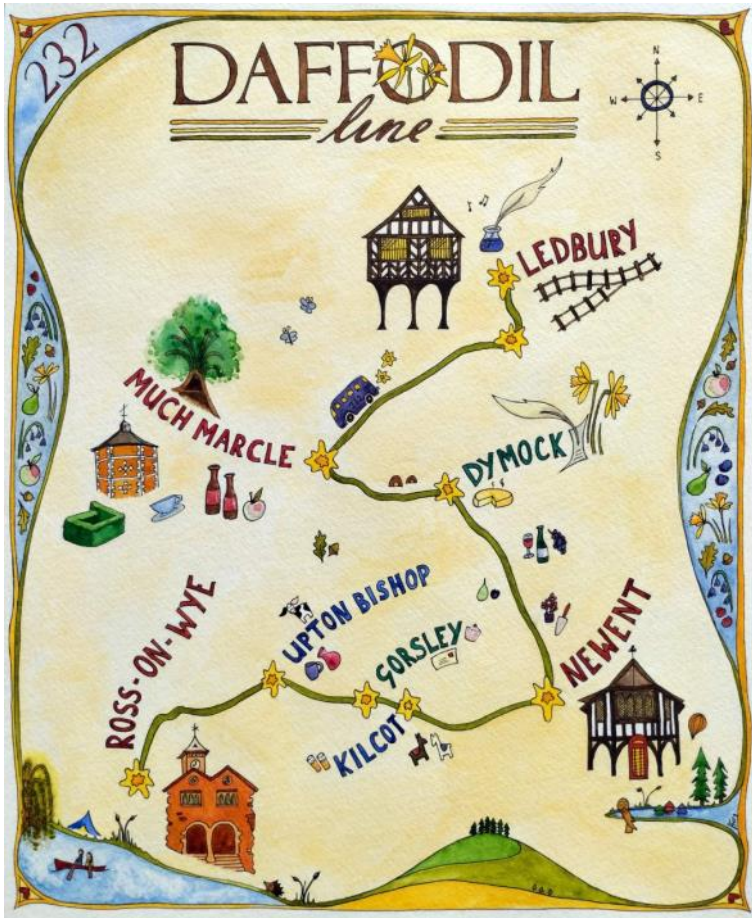

Contact Rail & Bus for Herefordshire at railfh@aol.com or ghal@btinternet.com

**Bus Stops in Ledbury Town Centre
& Railway Station location**

Service 232 The Daffodil Line A Community Led Bus Service

The 232 is a community led bus service brought to you by Buses4Us Community Interest Company. The service is funded by town and parish councils on the route, in addition to individual, local business and organisations donations and Gloucestershire and Herefordshire Councils.