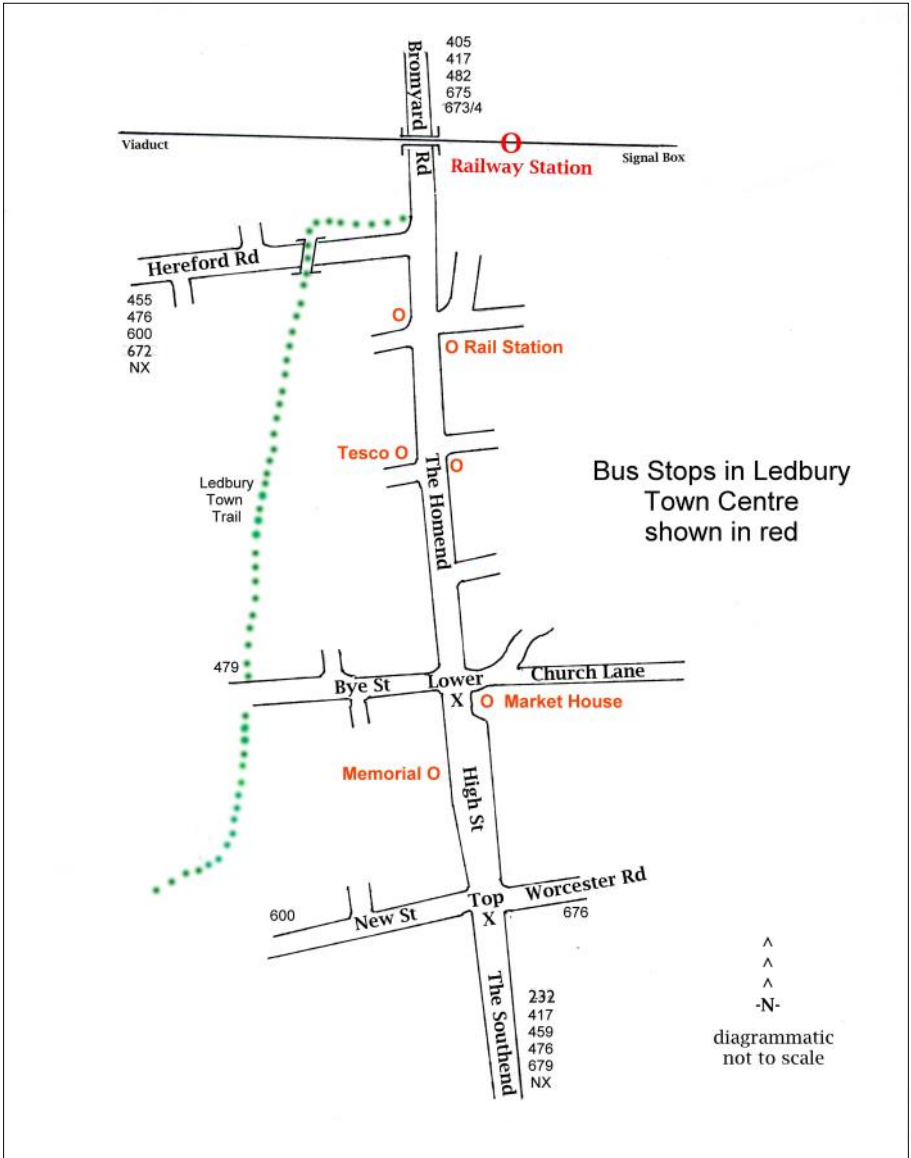

Timetables	Page
232 Ledbury - Newent - Ross-on-Wye	4/5
405 Ledbury - Cradley - Hereford	6
417 Ledbury - Cradley - Worcester	7/8
455 Fownhope-Ledbury	9
459 Ledbury-Ross-on-Wye	9
476 Ledbury - Tarrington - Hereford	10/11/12
479 Much Marcle-Ledbury	13
482 Ledbury - Bromyard - Leominster	14
600 Ledbury - New Mills - Ledbury	15
672 Ledbury-Bromyard	15
673 Ledbury-Bromyard	16
674 Bromyard-Ledbury	16
Bromyard - Ledbury Summary Timetable	16
675/6 Ledbury-Malvern	17/18
679 Newent-Ledbury	19
455NX Hereford - Ledbury - London National Express	19
Train departures from Ledbury Station	20/21/22/23

Bus Operators

DRMBus 01885 483219 drm@drmbus.com www.drmbus.com
First Worcester 03456 020 121 www.firstgroup.com/worcester
Newent Community Link 01531 633483 www.sheppardhouse.co.uk
Nick Maddy Coaches nickmaddy@aol.com 01981 240888
Stagecoach West westenquiries@stagecoachbus.com 0345 241 8000
National Express - www.nationalexpress.com

Compiled by RBfH - Rail & Bus for Herefordshire

Timetables supplied by bus operators and National Rail. Rail & Bus for Herefordshire does not accept responsibility for any inaccuracies in this timetable booklet.

Contact Rail & Bus for Herefordshire at railfh@aol.com or ghal@btinternet.com

**Bus Stops in Ledbury Town Centre
& Railway Station location**